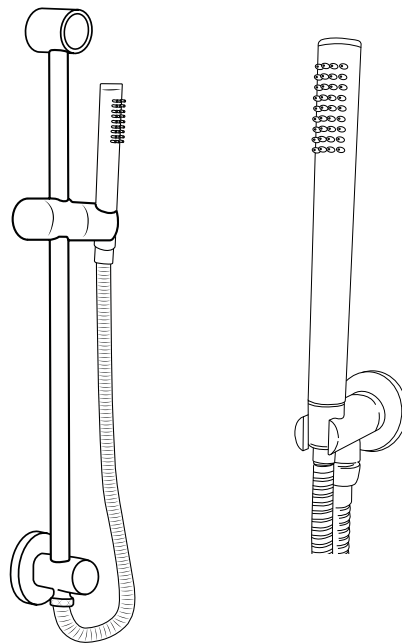

Milano

Various Hand Shower Guides

- Hand Shower with Slide Rail
- Hand Shower with Wall Bracket

Installation Guide

Milano

Slide Rail

 Style may vary

Installation Guide

Installation

Tools required for installing:

Parts included:

 Style may vary

1

2

3

4

Parts included:

 Style may vary

1

2

3

4

5

6