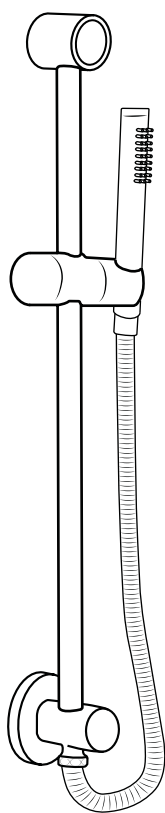

Milano

Various Hand Shower Guides

- Hand Shower with Slide Rail
- Hand Shower with Wall Bracket

Installation Guide

Milano

Slide Rail

 Style may vary

Installation Guide

Installation

Tools required for installing:

Parts included:

 Style may vary

1

2

3

4

13

14

Milano

Hand Shower with Outlet Elbow

i Style may vary

Installation Guide

Installation

Tools required for installing:

Parts included:

 Style may vary

1

2

3

4

5

6