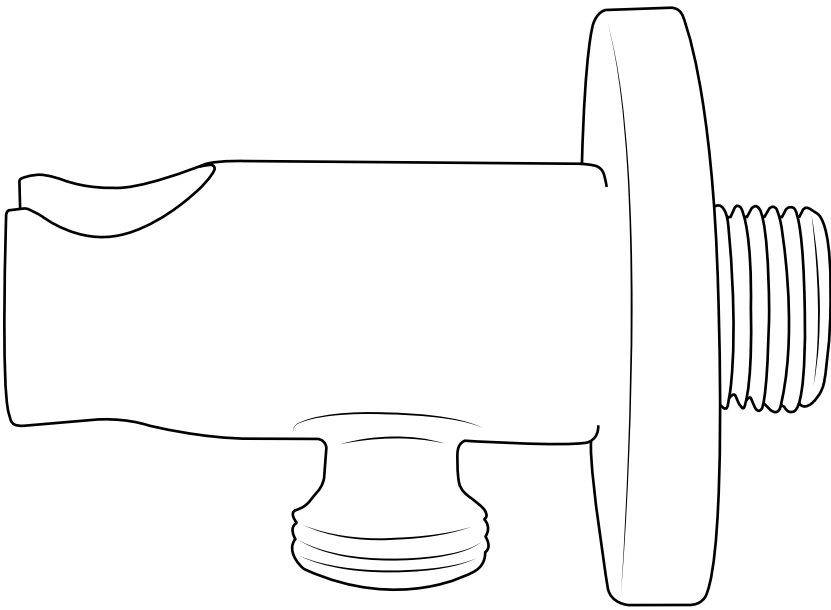

Milano

Various Hand Shower Guides

- Hand Shower with Slide Rail
- Hand Shower with Wall Bracket

Installation Guide

Milano

Slide Rail

 Style may vary

Installation Guide

13

14

Milano

Hand Shower with Outlet Elbow

i Style may vary

Installation Guide

Installation

Tools required for installing:

Parts included:

 Style may vary

1

2

3

4

5

6