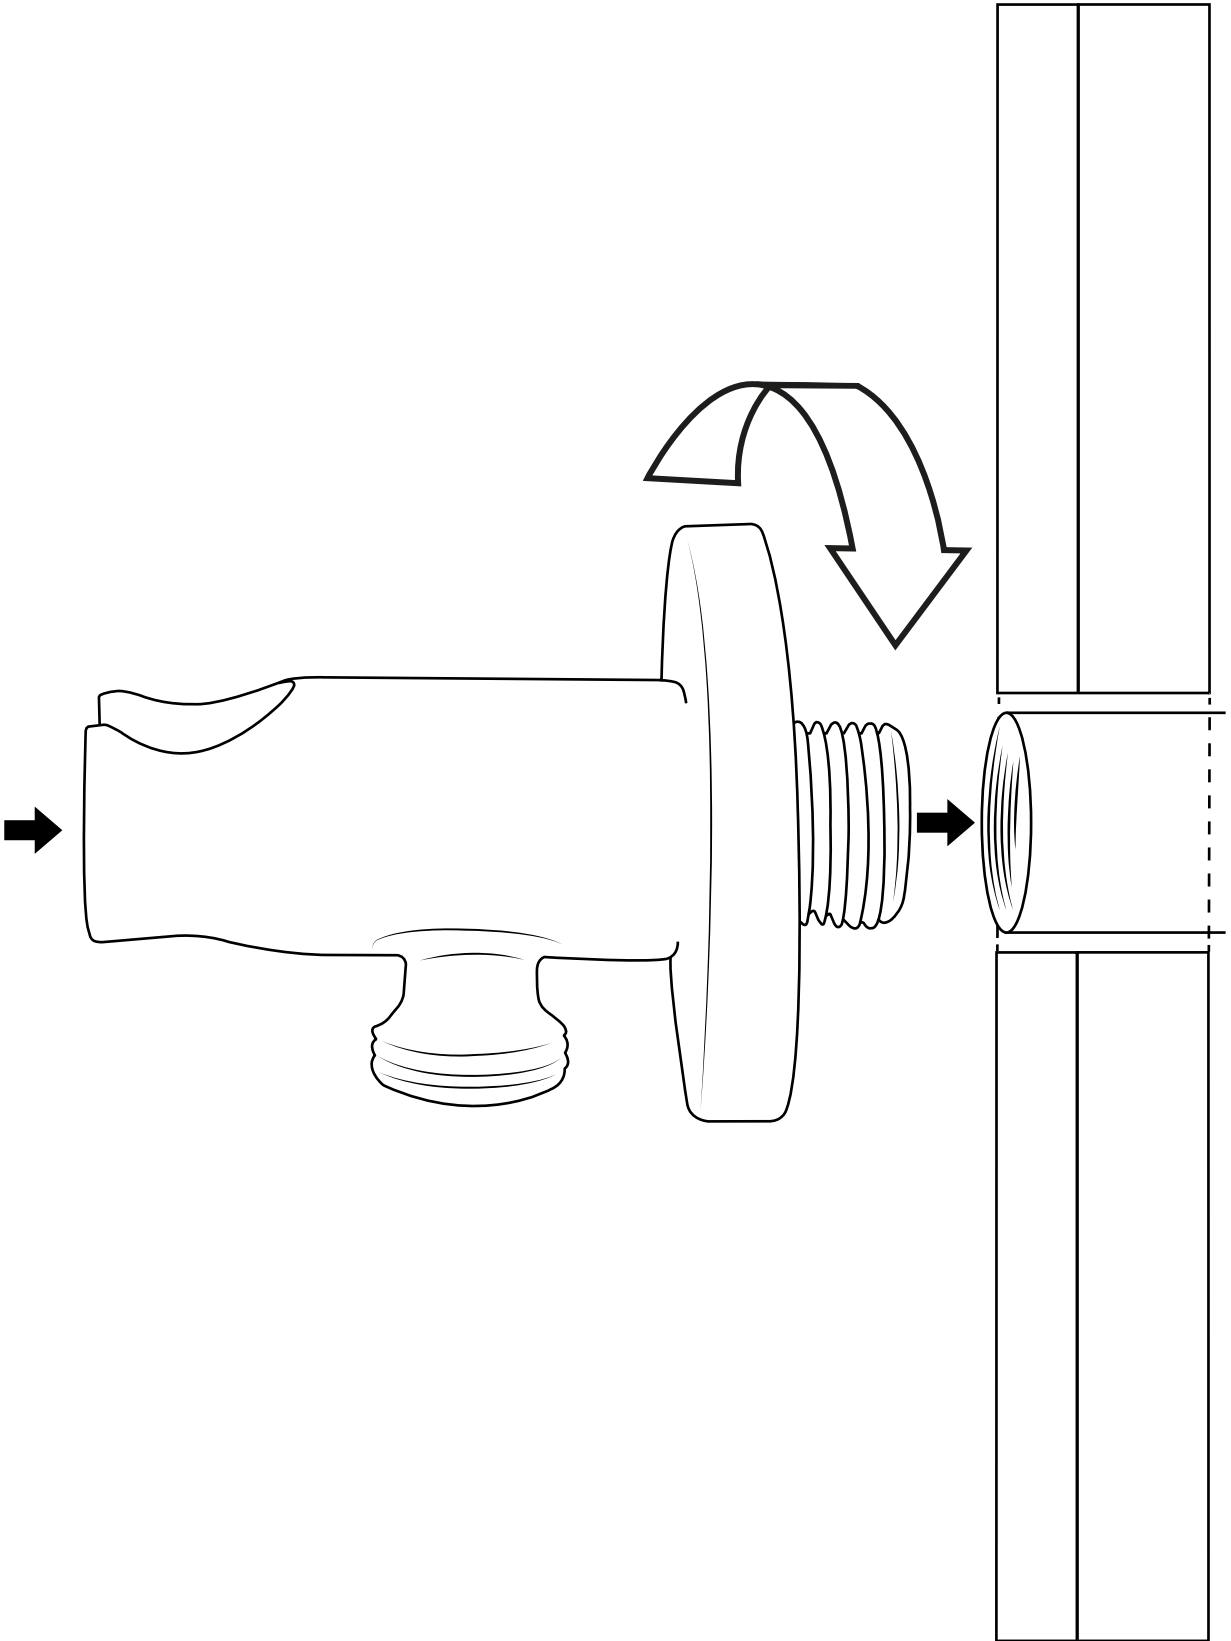

Milano

Various Hand Shower Guides

- Hand Shower with Slide Rail
- Hand Shower with Wall Bracket

Installation Guide

Milano

Slide Rail

 Style may vary

Installation Guide

13

14

Milano

Hand Shower with Outlet Elbow

i Style may vary

Installation Guide

Installation

Tools required for installing:

Parts included:

 Style may vary

1

2

3

4

5

6