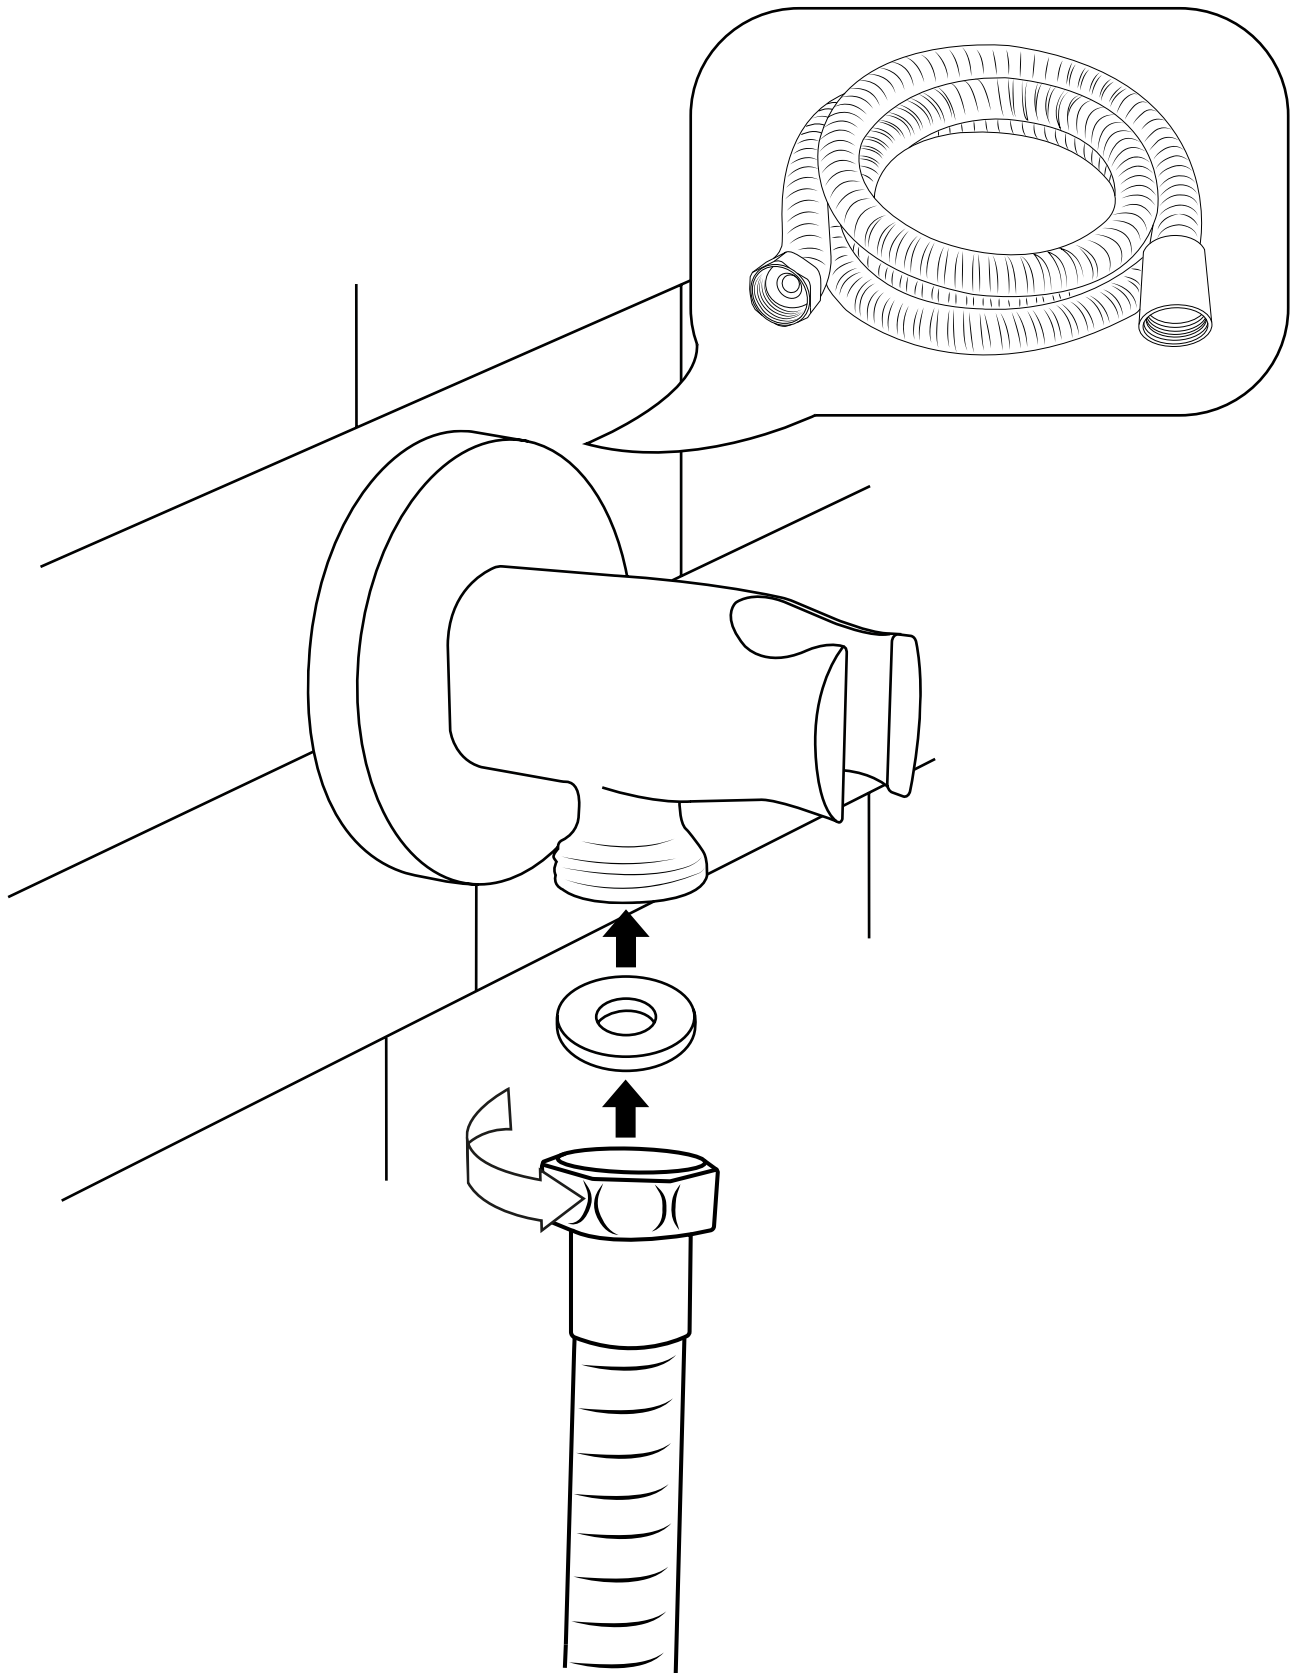

Milano

Various Hand Shower Guides

- Hand Shower with Slide Rail
- Hand Shower with Wall Bracket

Installation Guide

Milano

Slide Rail

 Style may vary

Installation Guide

13

14

Milano

Hand Shower with Outlet Elbow

i Style may vary

Installation Guide

Installation

Tools required for installing:

Parts included:

 Style may vary

1

2

3

4

5

6