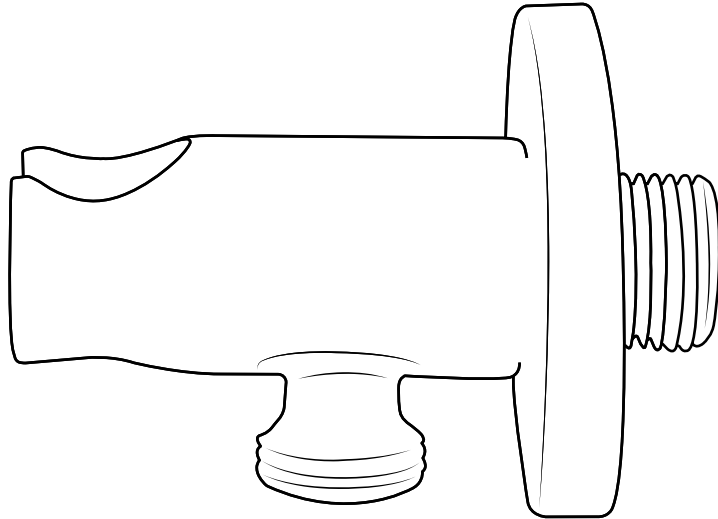

Milano

Various Hand Shower Guides

- Hand Shower with Slide Rail
- Hand Shower with Wall Bracket

Installation Guide

Milano

Slide Rail

 Style may vary

Installation Guide

13

14

Milano

Hand Shower with Outlet Elbow

i Style may vary

Installation Guide

Installation

Tools required for installing:

Parts included:

 Style may vary

1

2

3

4

5

6