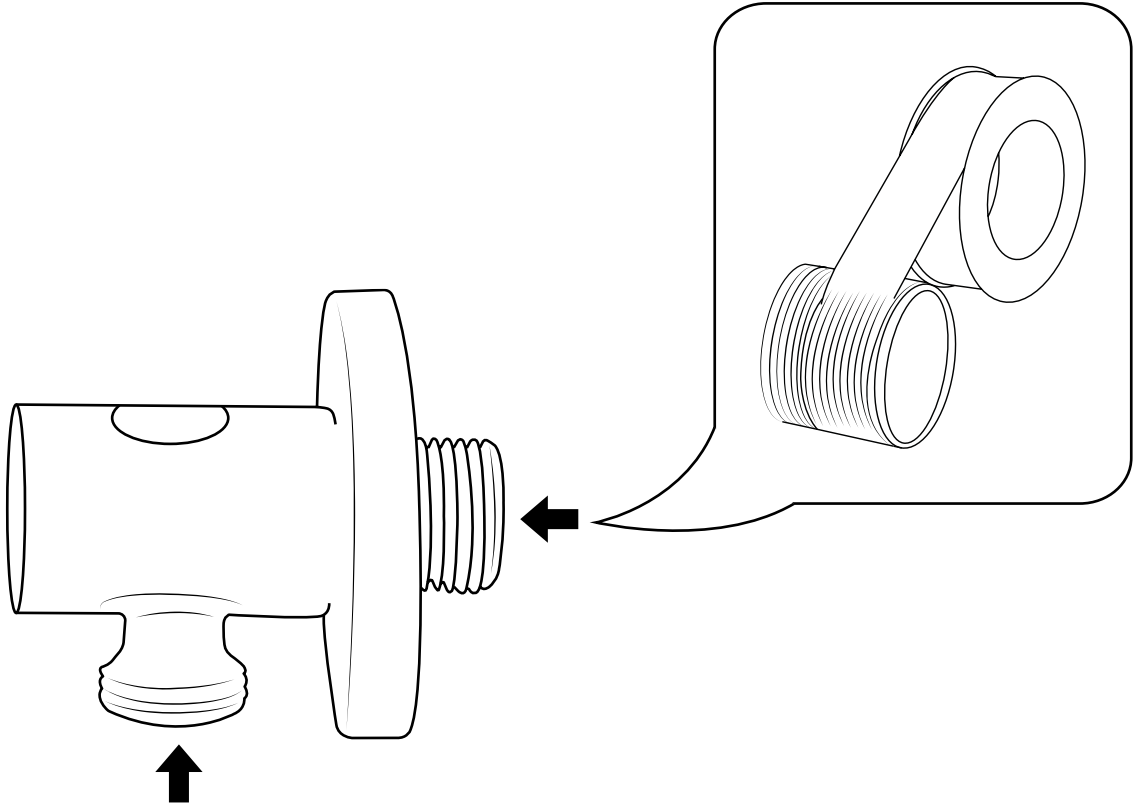

Milano

Various Hand Shower Guides

- Hand Shower with Slide Rail
- Hand Shower with Wall Bracket

Installation Guide

Milano

Slide Rail

 Style may vary

Installation Guide

Installation

Tools required for installing:

Parts included:

 Style may vary

1

2

3

4