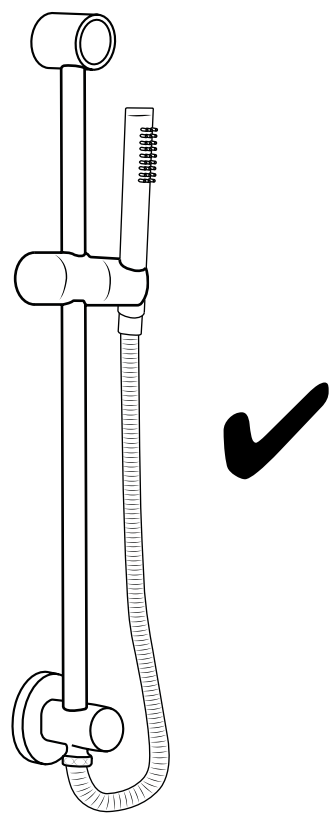

Milano

Various Hand Shower Guides

- Hand Shower with Slide Rail
- Hand Shower with Wall Bracket

Installation Guide

Milano

Slide Rail

 Style may vary

Installation Guide

5

6

7

8

9

10

11

12

13

14

Milano

Hand Shower with Outlet Elbow

i Style may vary

Installation Guide

Installation

Tools required for installing:

Parts included:

 Style may vary

1

2

3

4

5

6