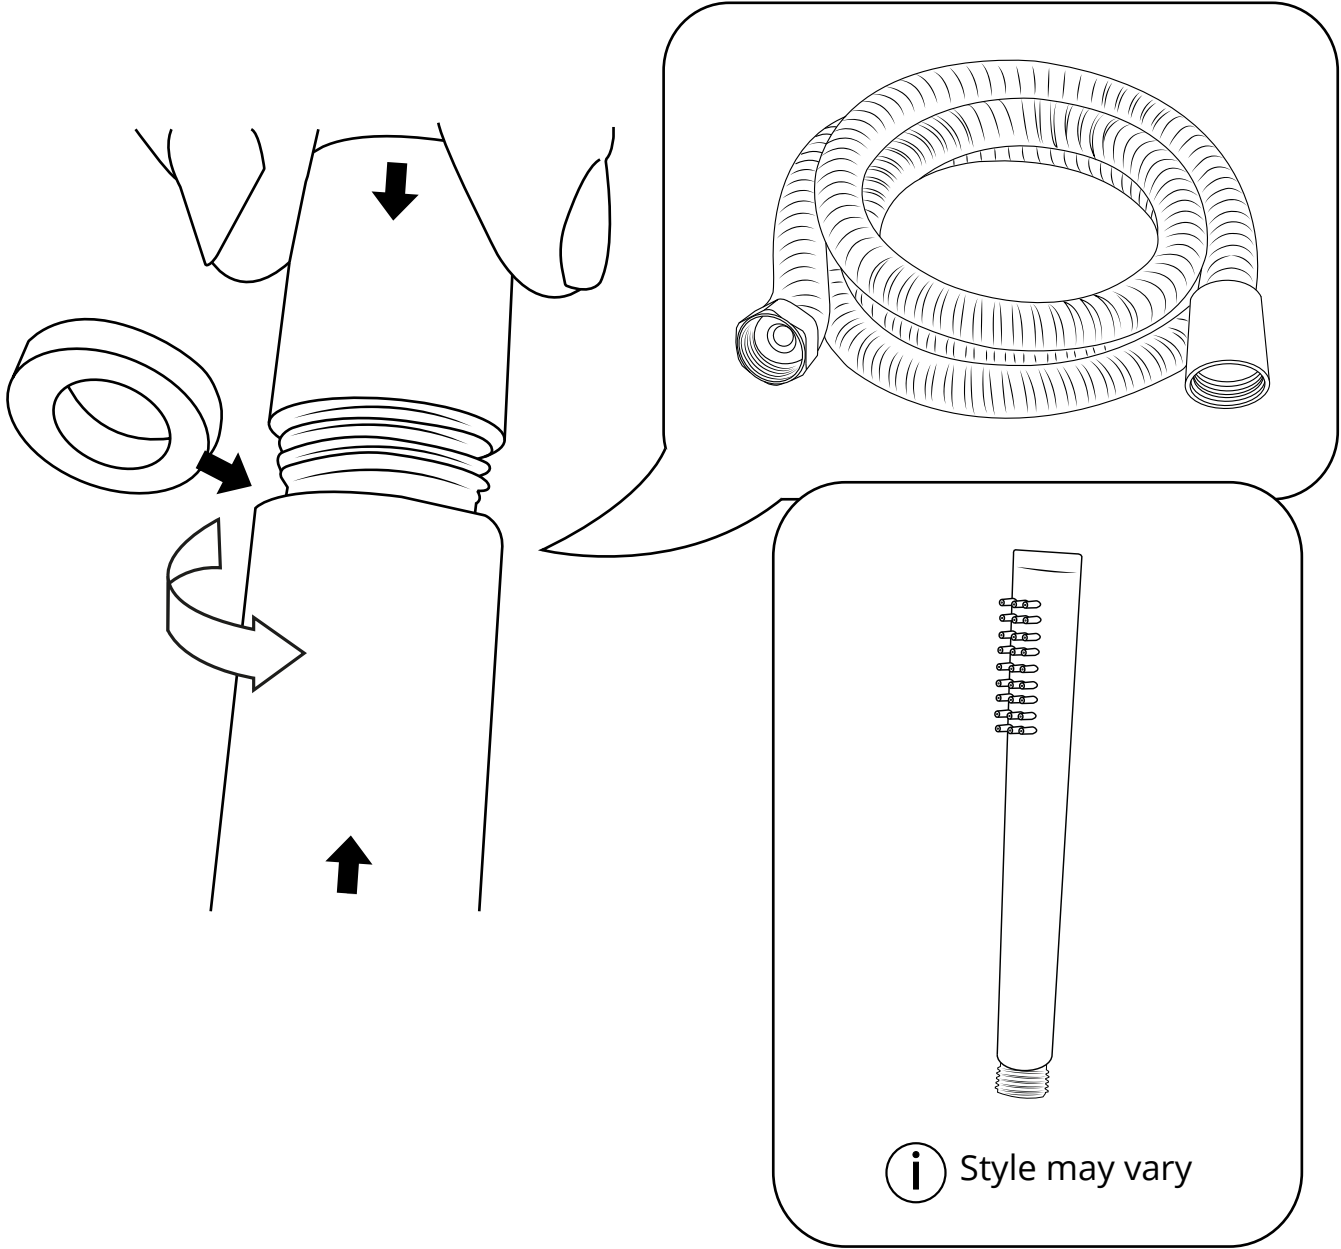

Milano

Various Hand Shower Guides

- Hand Shower with Slide Rail
- Hand Shower with Wall Bracket

Installation Guide

Milano

Slide Rail

 Style may vary

Installation Guide

13

14

Milano

Hand Shower with Outlet Elbow

i Style may vary

Installation Guide

Installation

Tools required for installing:

Parts included:

 Style may vary

1

2

3

4

5

6