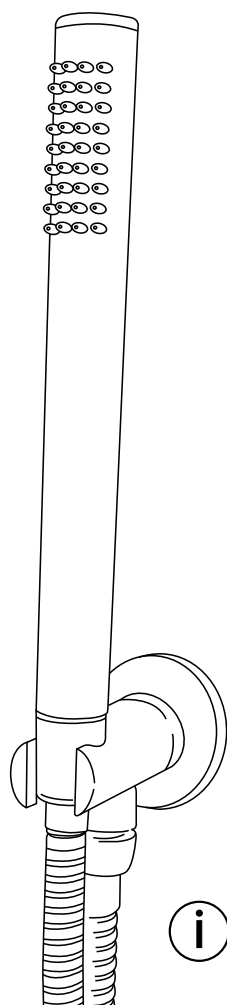

Milano

Various Hand Shower Guides

- Hand Shower with Slide Rail
- Hand Shower with Wall Bracket

Installation Guide

Milano

Slide Rail

 Style may vary

Installation Guide

5

6

7

8

9

10

11

12

13

14

Milano

Hand Shower with Outlet Elbow

i Style may vary

Installation Guide

Installation

Tools required for installing:

Parts included:

 Style may vary

1

2

3

4

5

6