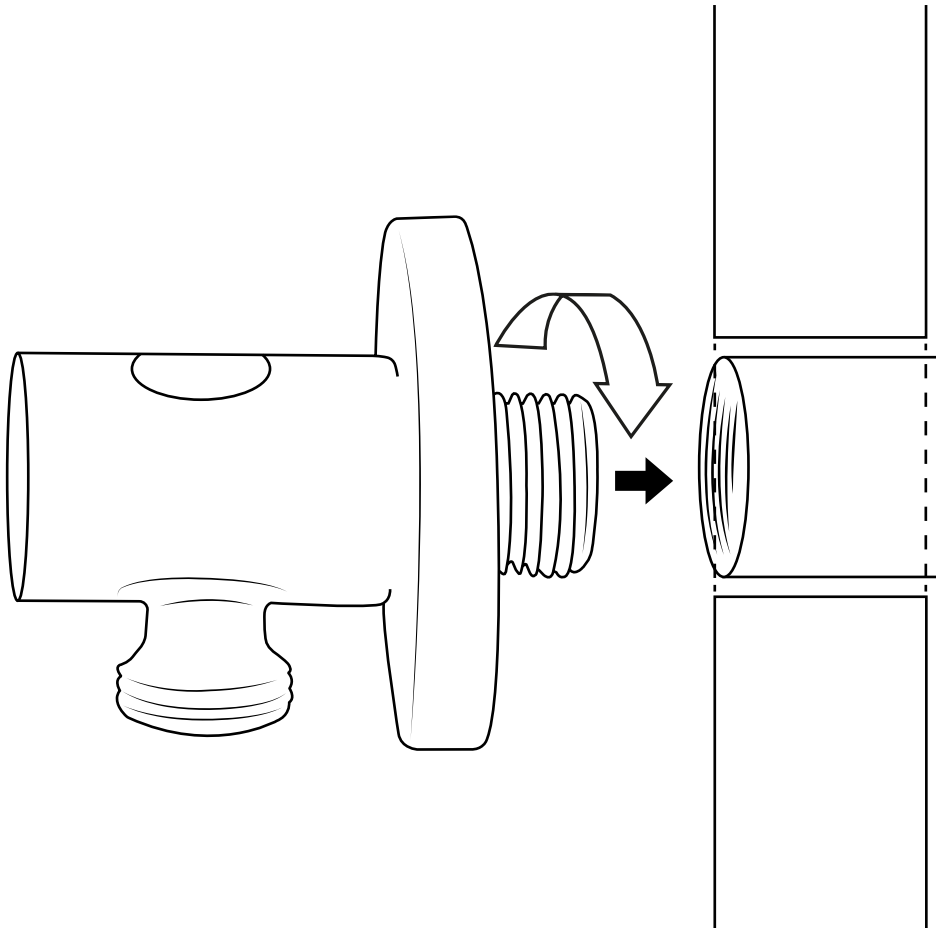

Milano

Various Hand Shower Guides

- Hand Shower with Slide Rail
- Hand Shower with Wall Bracket

Installation Guide

Milano

Slide Rail

 Style may vary

Installation Guide

Installation

Tools required for installing:

Parts included:

 Style may vary

1

2

3

4